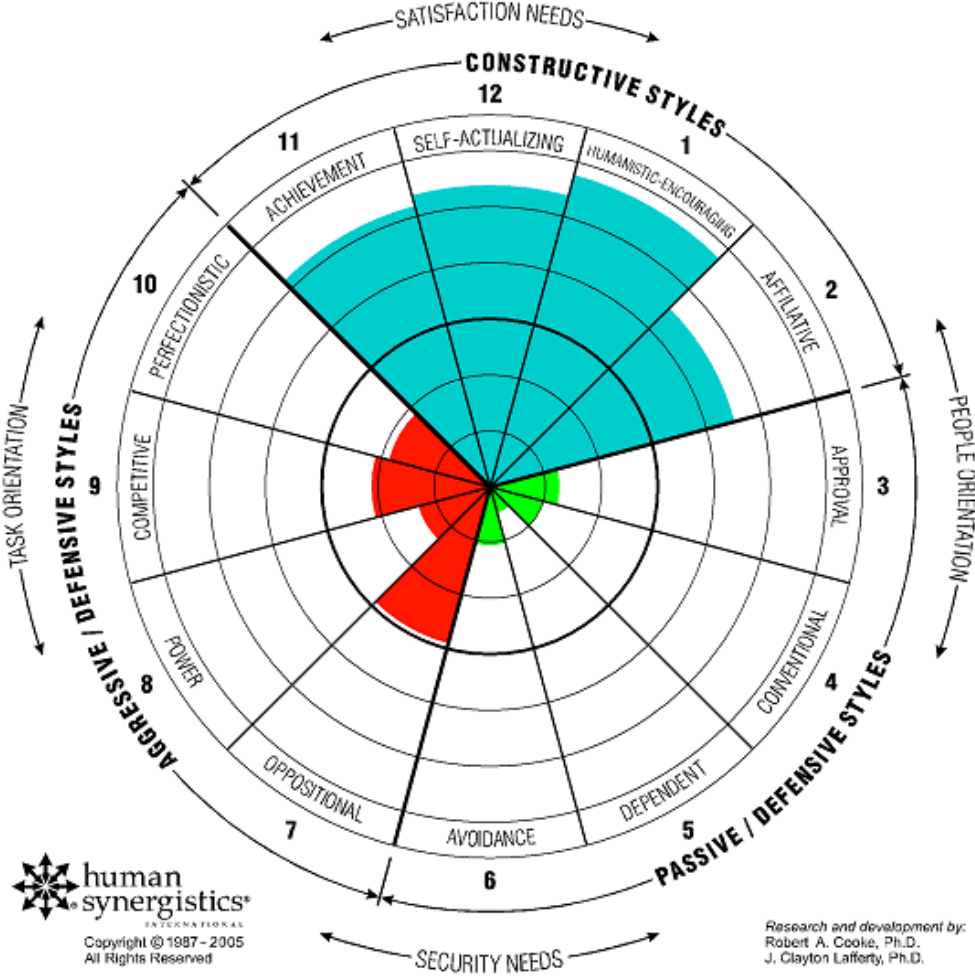

Stress Update 2007

Large Image of Diagram 3 - mismatch between the desired and the perceived.

At May 2007, Combining New Zealand and Australian Data.

What 16,000 NZers' & Aussies want at work

What 236,000 think it is actually like