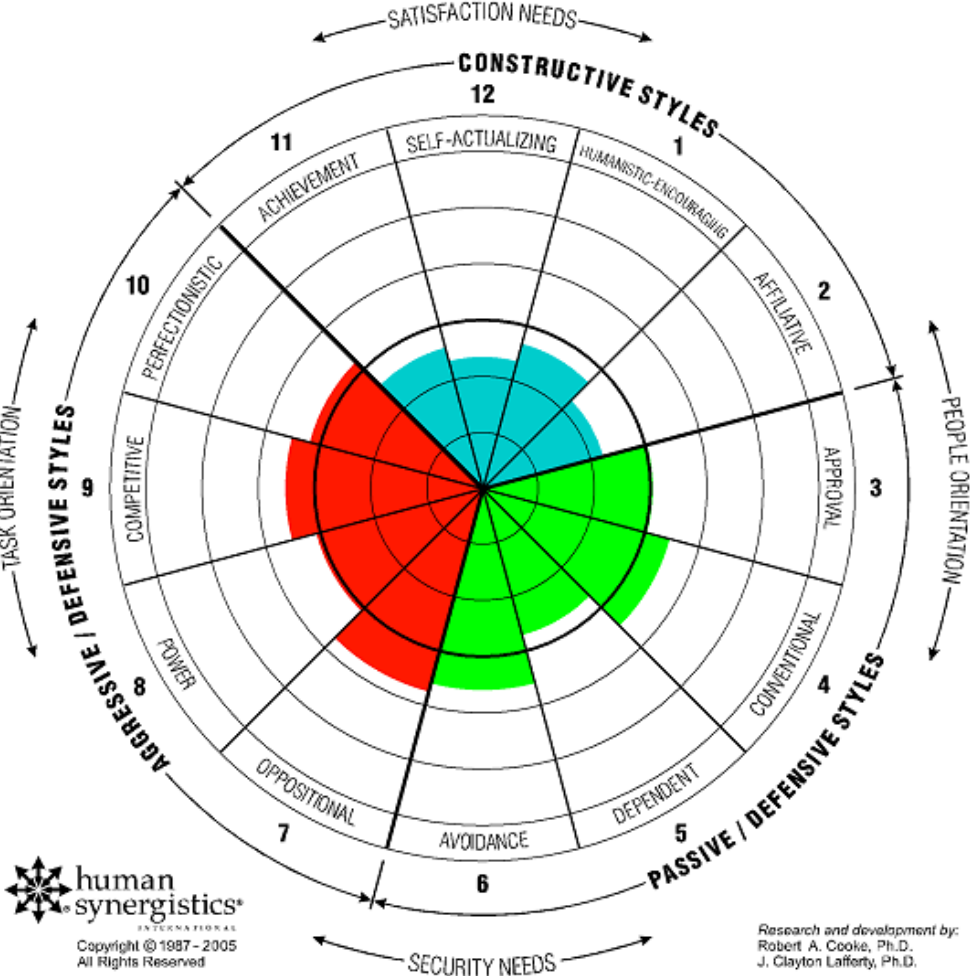

Stress Update 2007

Large Image of Diagram 3 - mismatch between the desired and the perceived.

At May 2007, Combining New Zealand and Australian Data.

What 16,000 NZers' & Aussies want at work

What 236,000 think it is actually like